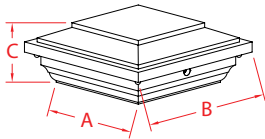

MICRO STAR™ LED POST CAP VINYL

ITEM	A	B	C	WT
				(lb)
S0985-0000	4.03"	5.75"	2.13"	0.43

CAUTION: USE DC TRANSFORMER ONLY

NOTE:

Post cap includes 4 super bright white LED lights in each corner. It provides sufficient lighting for stairs and walkways. Cap fits over standard 4"x 4" vinyl sleeves and is compatible with the RailEasy™ Sleeve and Micro Star™ Transformer. Post cap arrives pre-wired for easy and quick installation. Fasteners included.