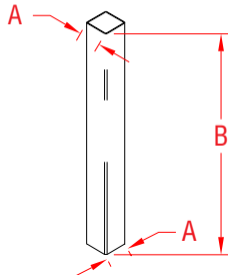

RAILEASY™ SLEEVE

VINYL

| ITEM | SIZE | A | B | WT |
|------|------|---|---|----|
|------|------|---|---|----|

(lb)

| | | | | |
|------------|--------|-------|--------|------|
| S0983-1000 | 4"x 4" | 4.00" | 48.00" | 5.00 |
|------------|--------|-------|--------|------|

NOTE:

Accent RailEasy™ systems with vinyl post sleeves, designed to fit over 4"x4" wood posts.