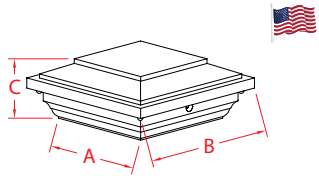

RAILEASY™ COLONIAL POST CAP

VINYL

ITEM	A	B	C	WT
				(lb)
S0984-0000	4.03"	5.75"	2.13"	0.40

NOTE:
*Standard cap dimensioned to fit over RailEasy™ Sleeve.
Post cap is constructed of durable white vinyl.*