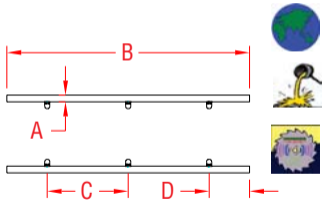

RAILEASY™ GLASS PANEL KIT

316L STAINLESS STEEL

ITEM

A

B

C

D

CONNECTORS

WT

(# on each rail)

(lb)

POLISHED

C0925-1200

2.00"

48.00"

24.00"

12.00"

2

12.32

C0925-1500

2.00"

60.00"

30.00"

15.00"

2

14.80

C0925-1800

2.00"

72.00"

24.00"

12.00"

3

18.48

BRUSHED

C0925-1200-B

2.00"

48.00"

24.00"

12.00"

2

12.32

C0925-1500-B

2.00"

60.00"

30.00"

15.00"

2

14.80

C0925-1800-B

2.00"

72.00"

24.00"

12.00"

3

18.48

NOTE:

Kit includes a highly polished or brushed top and bottom rail in 4, 5 or 6 foot lengths. Two or three Glass Panel Connectors (S0950-0010) are pre-attached to the tubing. Connectors open on one side to allow glass to be positioned between neoprene pads (included).