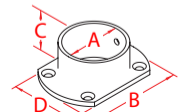

# RAILEASY™ STRAIGHT SIDEMOUNTS

316L STAINLESS STEEL

C0975-0002

C0975-0301-2

ITEM	SIZE	A	B	C	D	FAST.	WT
<b>POLISHED - 2 PACK</b>							
C0975-0002	2"	2.02"	3.50"	1.23"	2.88"	#10	1.01
<b>BRUSHED</b>							
S0975-0000-B	2"	2.02"	3.50"	1.23"	2.88"	#10	0.40
<b>NOTE: The outside dimension of the sidemount matches the width of a standard vinyl post, and is also suitable for other types of standard 4"x4" posts.</b>							
<b>POLISHED - OVAL 2 PACK</b>							
C0975-0301-2	2"	2.00"	3.50"	1.23"	2.50"	#10	1.01
<b>NOTE: The oval sidemount allows mounting of 2" stainless steel railing on post widths down to 3". A protecting gasket is available that allows sidemount to be used with various post material.</b>							