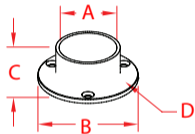

# RAILEASY™ STRAIGHT SIDEMOUNTS

316L STAINLESS STEEL

C0975-0002

C0975-0301-2

ITEM	SIZE	A	B	C	D	FAST.	WT
<b>POLISHED - 2 PACK</b>							
C0975-0002	2"	2.02"	3.50"	1.23"	2.88"	#10	1.01
<b>BRUSHED</b>							
S0975-0000-B	2"	2.02"	3.50"	1.23"	2.88"	#10	0.40
<b>NOTE: The outside dimension of the sidemount matches the width of a standard vinyl post, and is also suitable for other types of standard 4"x4" posts.</b>							
<b>POLISHED - OVAL 2 PACK</b>							
C0975-0301-2	2"	2.00"	3.50"	1.23"	2.50"	#10	1.01
<b>NOTE: The oval sidemount allows mounting of 2" stainless steel railing on post widths down to 3". A protecting gasket is available that allows sidemount to be used with various post material.</b>							