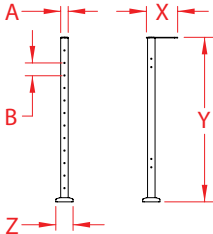

# SPECTRUM GATE HINGE POST

**316 STAINLESS STEEL**

**ITEM**

**A**

**B**

**COLOR**

**X**

**Y**

**Z**

**WT**

(height)

(length)

(width)

(lb)

**36" HINGE POST**

**S0905-HP36**