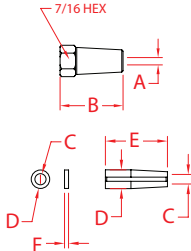

RAILEASY™ SPARE CONE & WEDGE SET

316 & 316L STAINLESS STEEL

ITEM

A

B

C

D

E

F

QTY

WT

(lb)

2 PACK

S0980-0022

0.22"

1.11"

5/32"

0.28"

0.85"

0.06"

2

0.06

NOTE:

Includes 2 cones, 2 wedges and 2 spacers. The cone is where the spacer and wedge are housed. Weight listed above is for complete 2 pack.