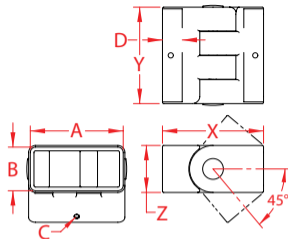

SPECTRUM STAIR KNUCKLE

ALUMINUM

Import

Precision
Cast

Precision
Machined

New
Product

| ITEM | A | B | C | D | ANGLES (up to) | COLOR | X (height) | Y (length) | Z (width) | WT (lb) | PACKAGING TYPE | EACH (qty) | INNER (qty) | CARTON (qty) | UPC |
|---------------|-------|-------|-------|-------|-------------------|-----------------|---------------|---------------|--------------|------------|-------------------|---------------|----------------|-----------------|--------------|
| S0904-AR73 | 3.53" | 1.65" | 0.20" | 0.75" | 45 degrees | UNCOATED | 3.84" | 3.66" | 1.78" | 1.08 | POLYBAG | 1 | 1 | 1 | 791506080534 |
| S0904-AR73-BK | 3.53" | 1.65" | 0.20" | 0.75" | 45 degrees | BLACK | 3.84" | 3.66" | 1.78" | 1.08 | POLYBAG | 1 | 1 | 1 | 791506080541 |
| S0904-AR73-BR | 3.53" | 1.65" | 0.20" | 0.75" | 45 degrees | DARK BROWN | 3.84" | 3.66" | 1.78" | 1.08 | POLYBAG | 1 | 1 | 1 | 791506082859 |
| S0904-AR73-MT | 3.53" | 1.65" | 0.20" | 0.75" | 45 degrees | METALLIC SILVER | 3.84" | 3.66" | 1.78" | 1.08 | POLYBAG | 1 | 1 | 1 | 791506080558 |
| S0904-AR73-WH | 3.53" | 1.65" | 0.20" | 0.75" | 45 degrees | PURE WHITE | 3.84" | 3.66" | 1.78" | 1.08 | POLYBAG | 1 | 1 | 1 | 791506082866 |

NOTE:

ALL DIMENSIONS ARE NOMINAL (+/- 3%) AND ARE SUBJECT TO CHANGE WITHOUT NOTICE.